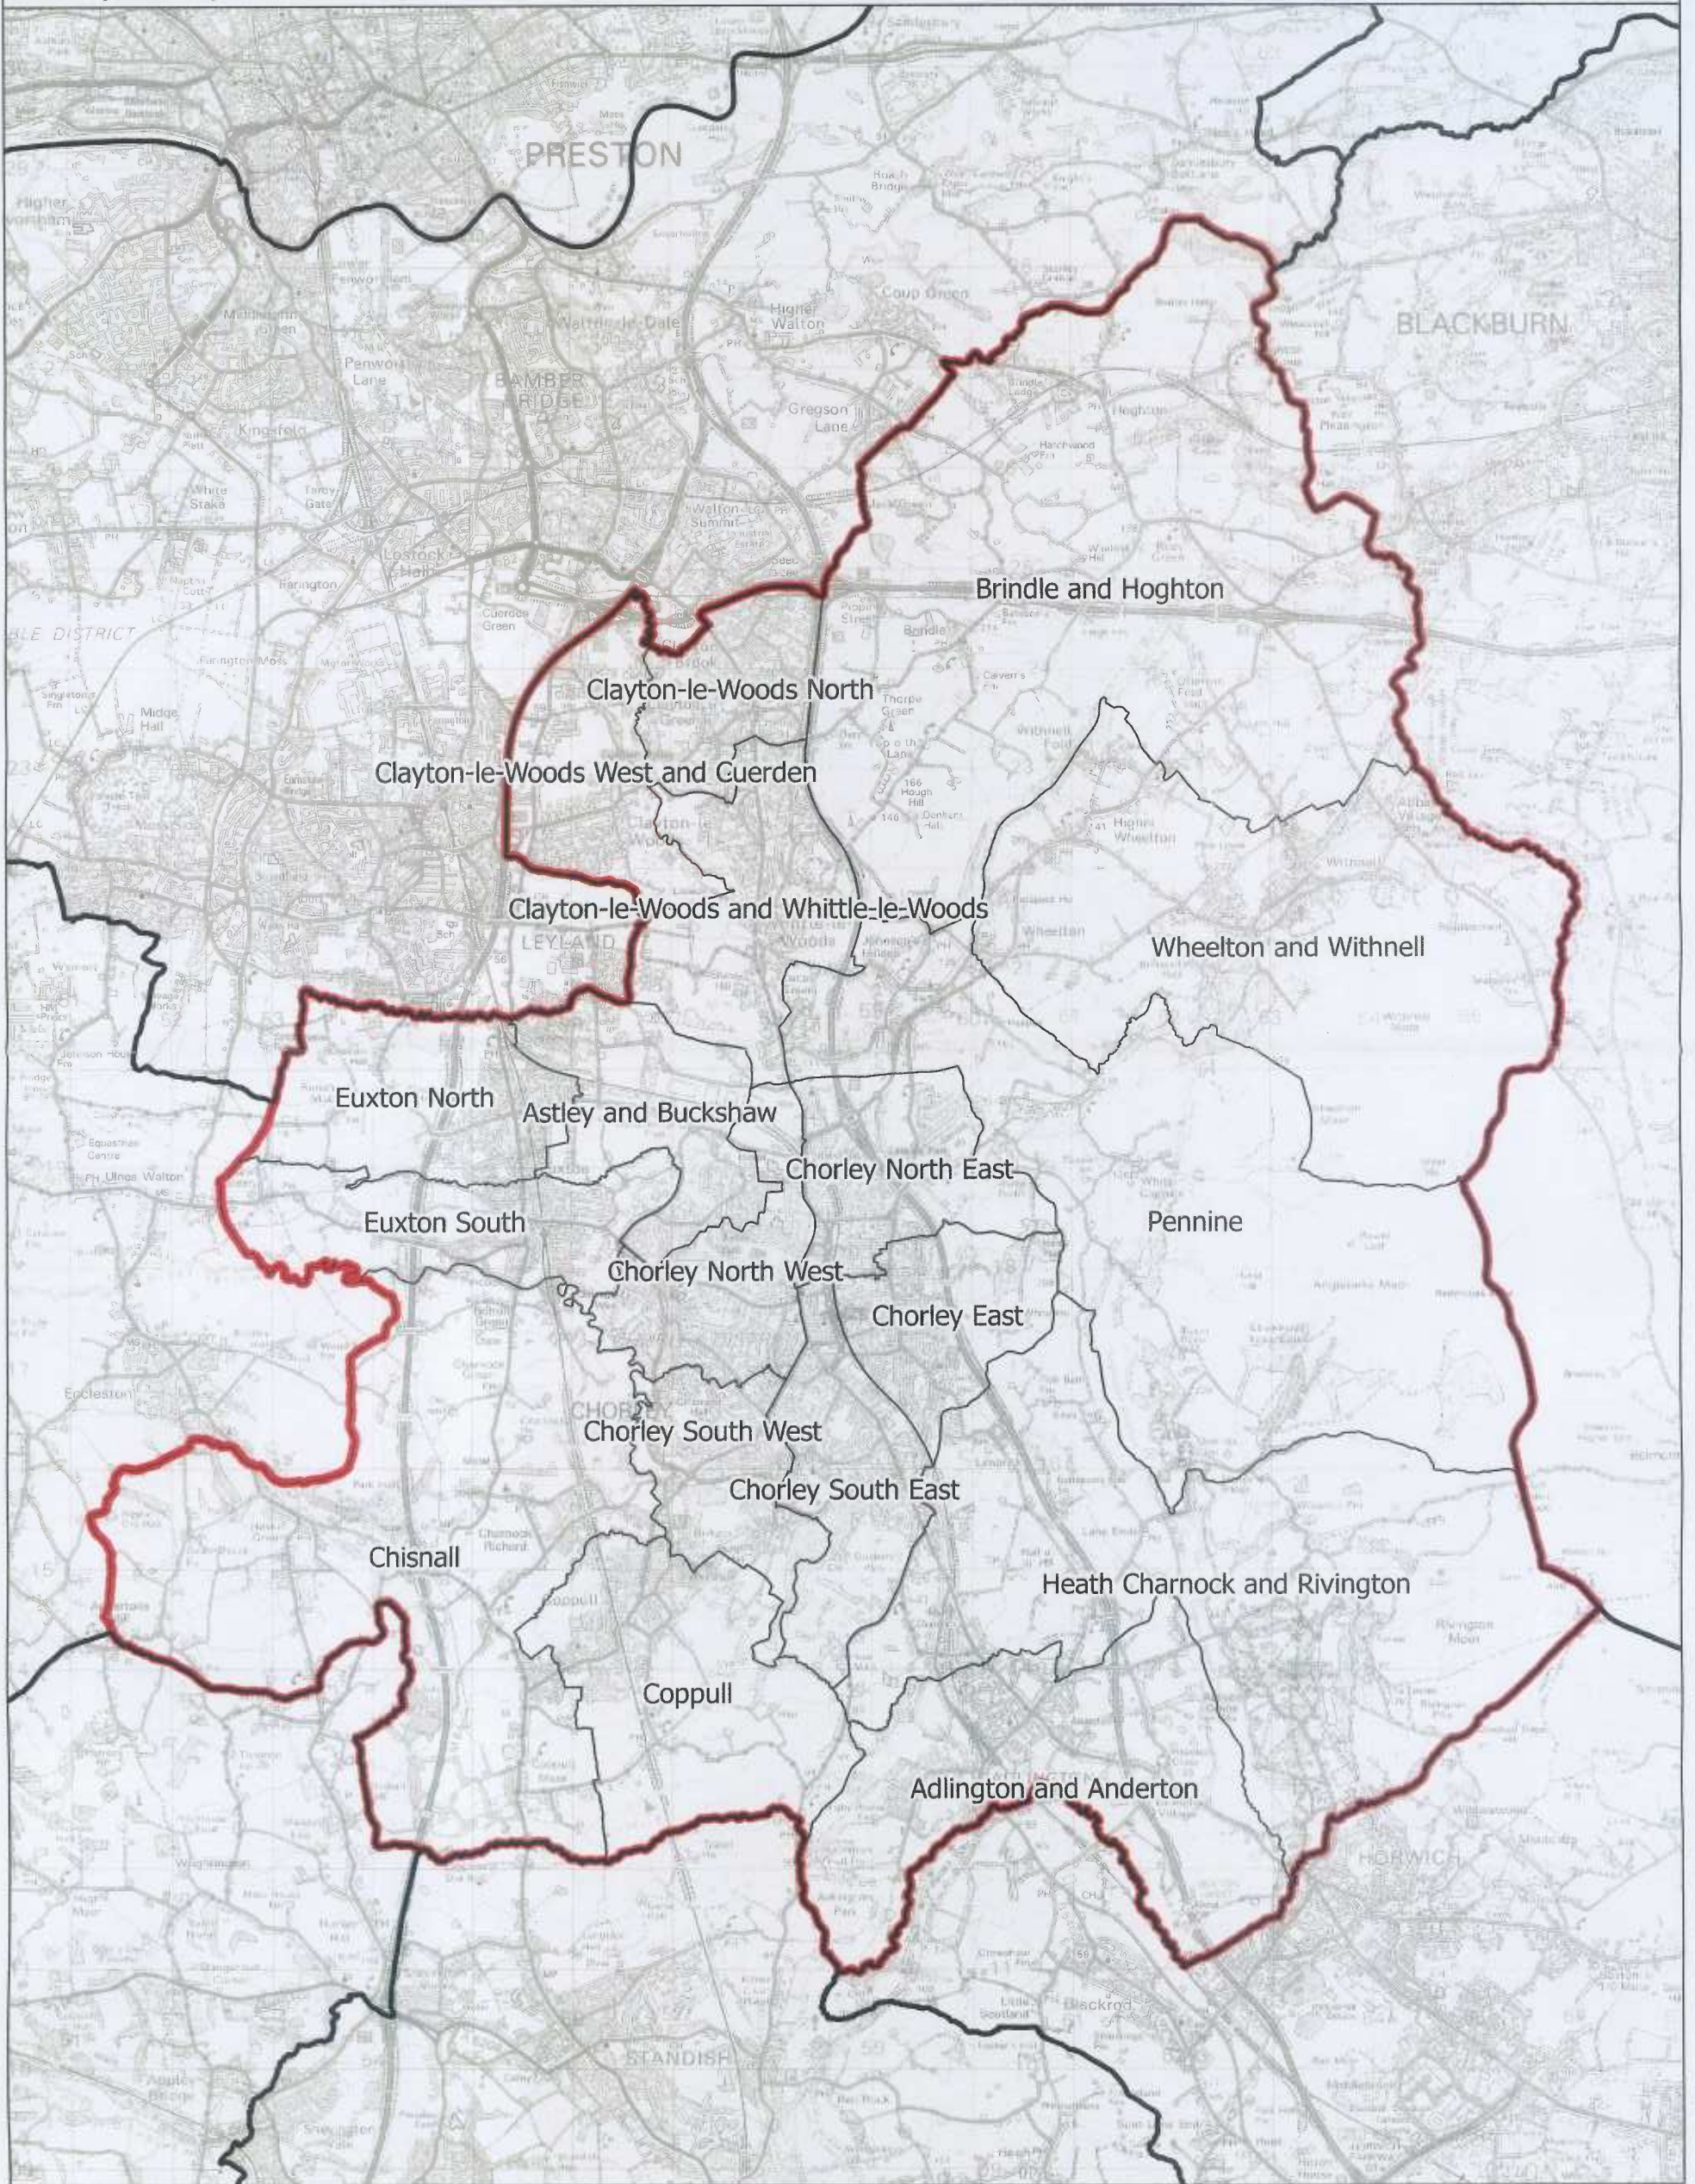

Boundary Commission for England - Initial Proposals for the North West Region  
 Chorley County Constituency - Electorate 73,323

— Constituency   
 — Local authorities   
 — Wards

This map is reproduced from Ordnance Survey material with the permission of Ordnance Survey on behalf of the controller of Her Majesty's Stationery Office (C) Crown Copyright 2016. All rights reserved. Unauthorised reproduction infringes Crown copyright and may lead to prosecution or civil proceedings. Boundary Commission for England 100018289, 2016.