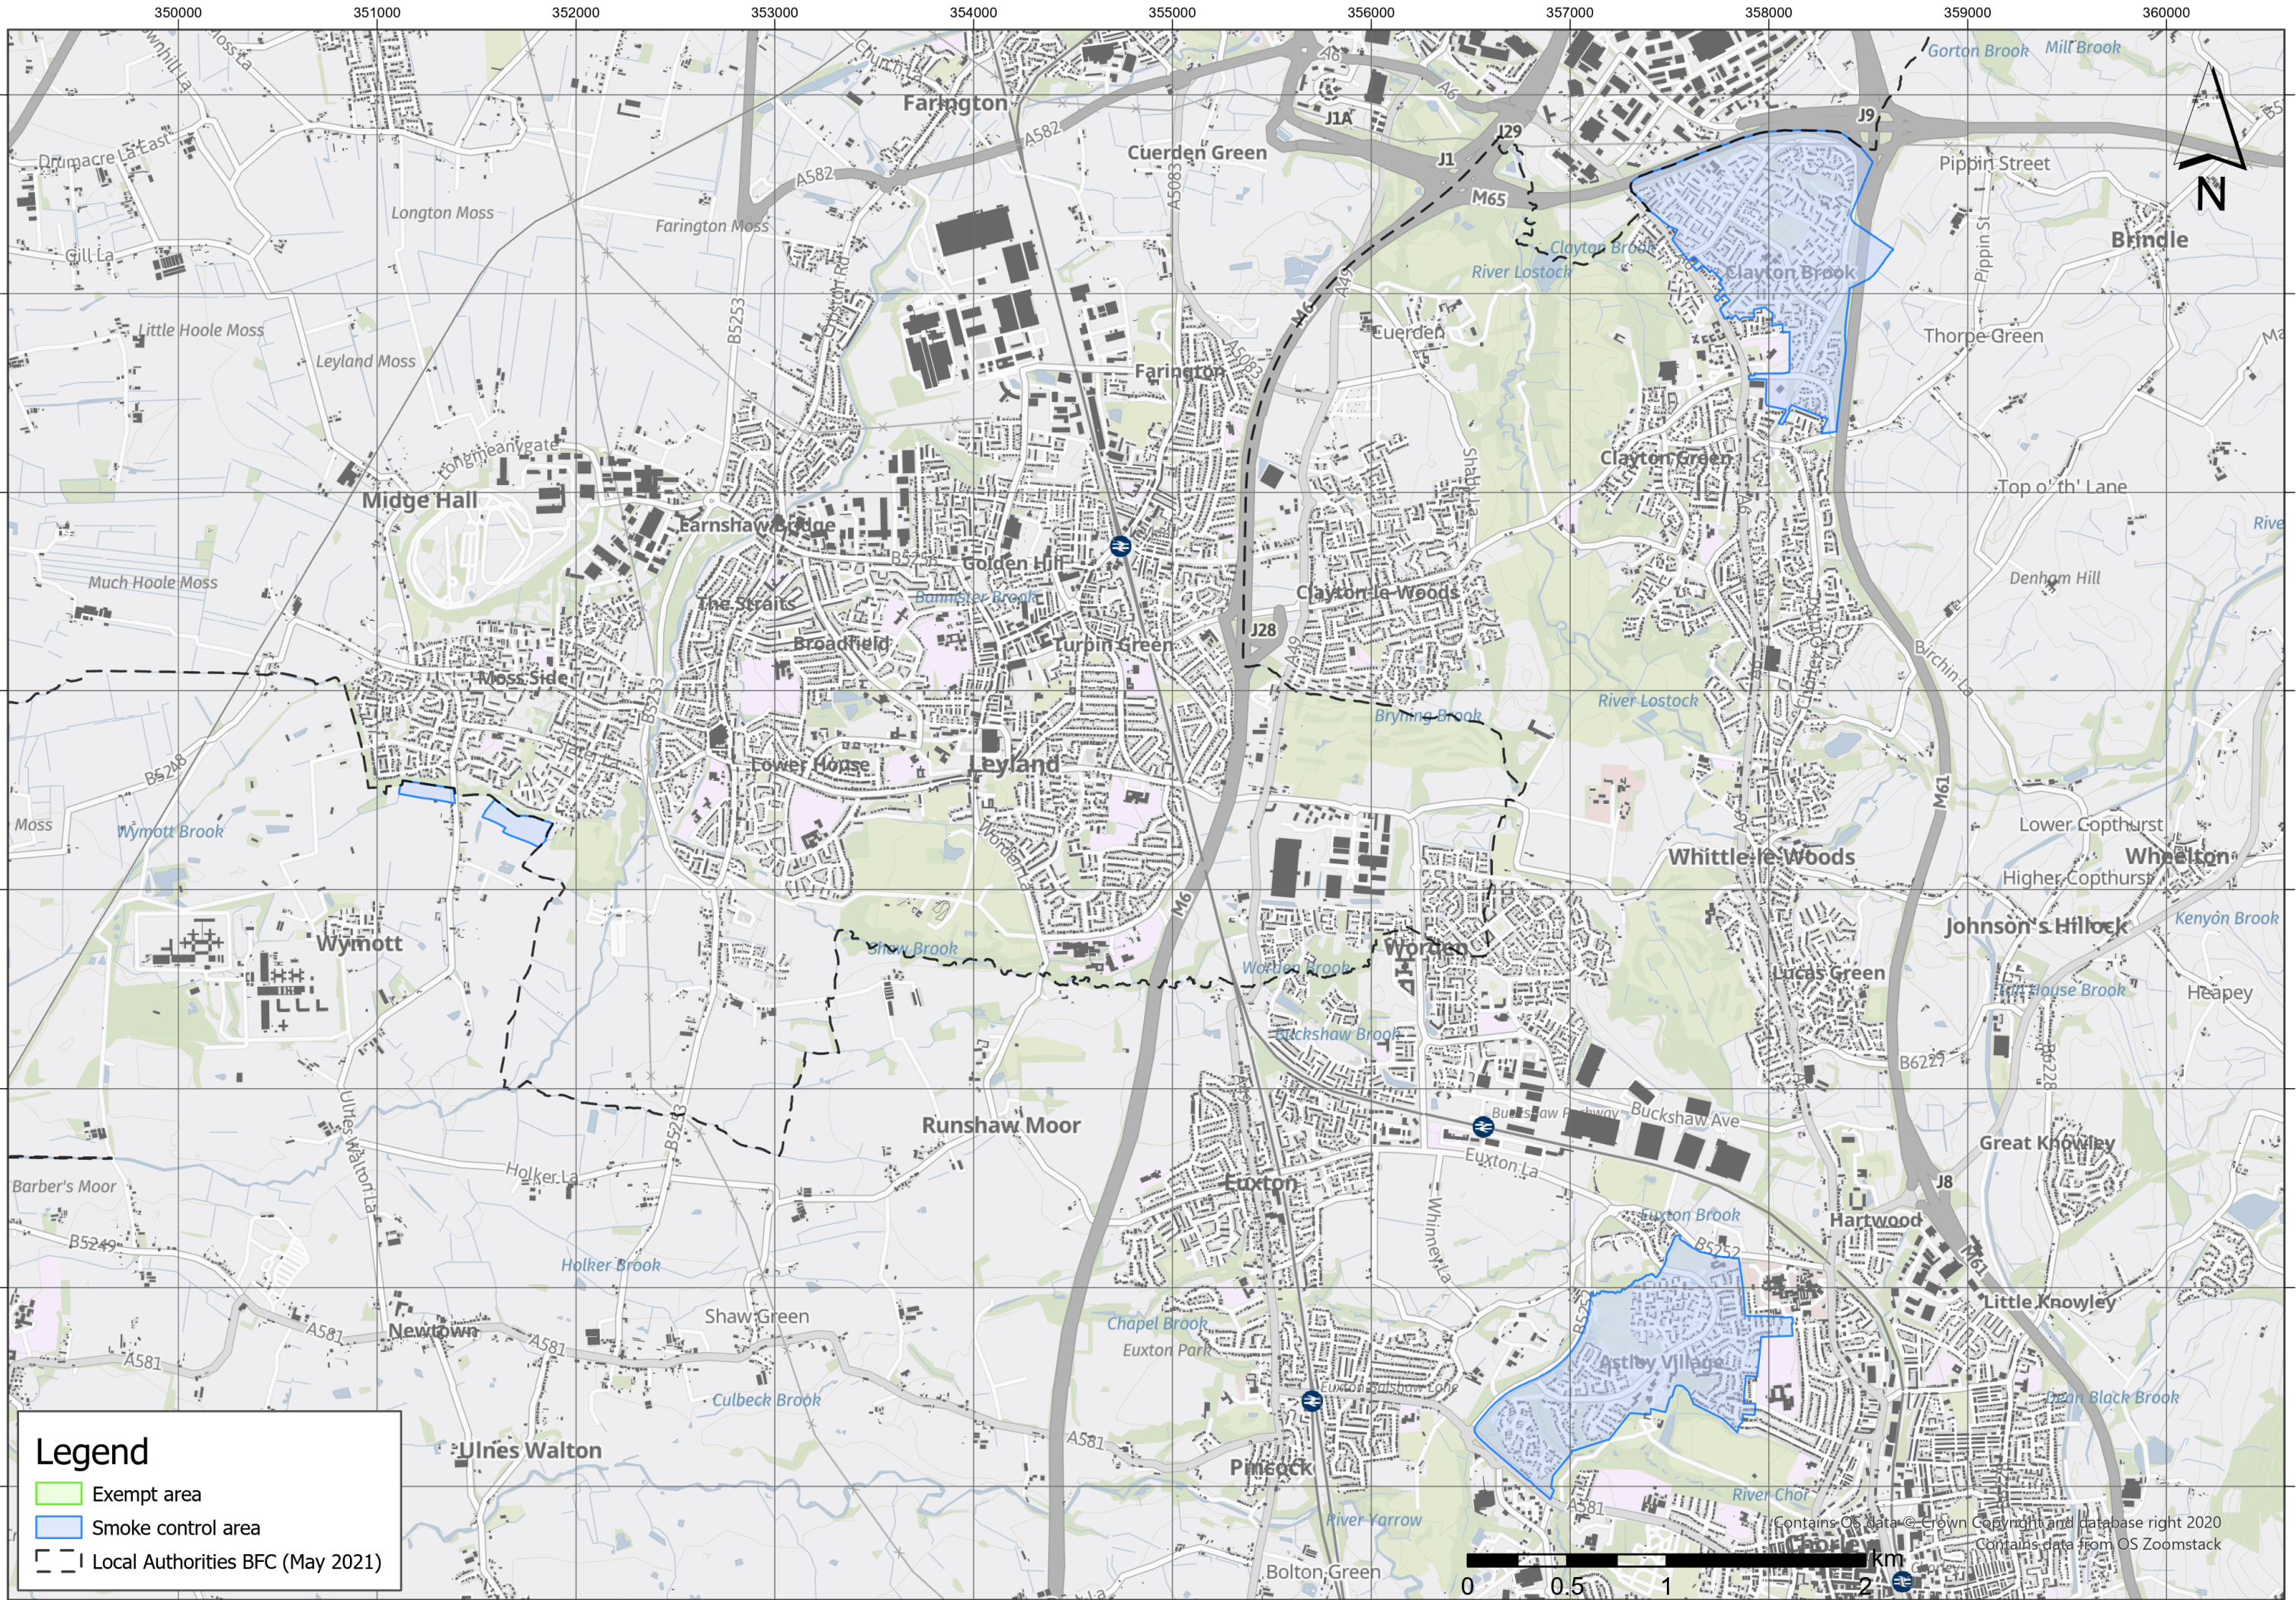

Smoke Control Area in: Chorley - E07000118

Contains OS data © Crown Copyright and database right 2020
Contains data from OS Zoomstack