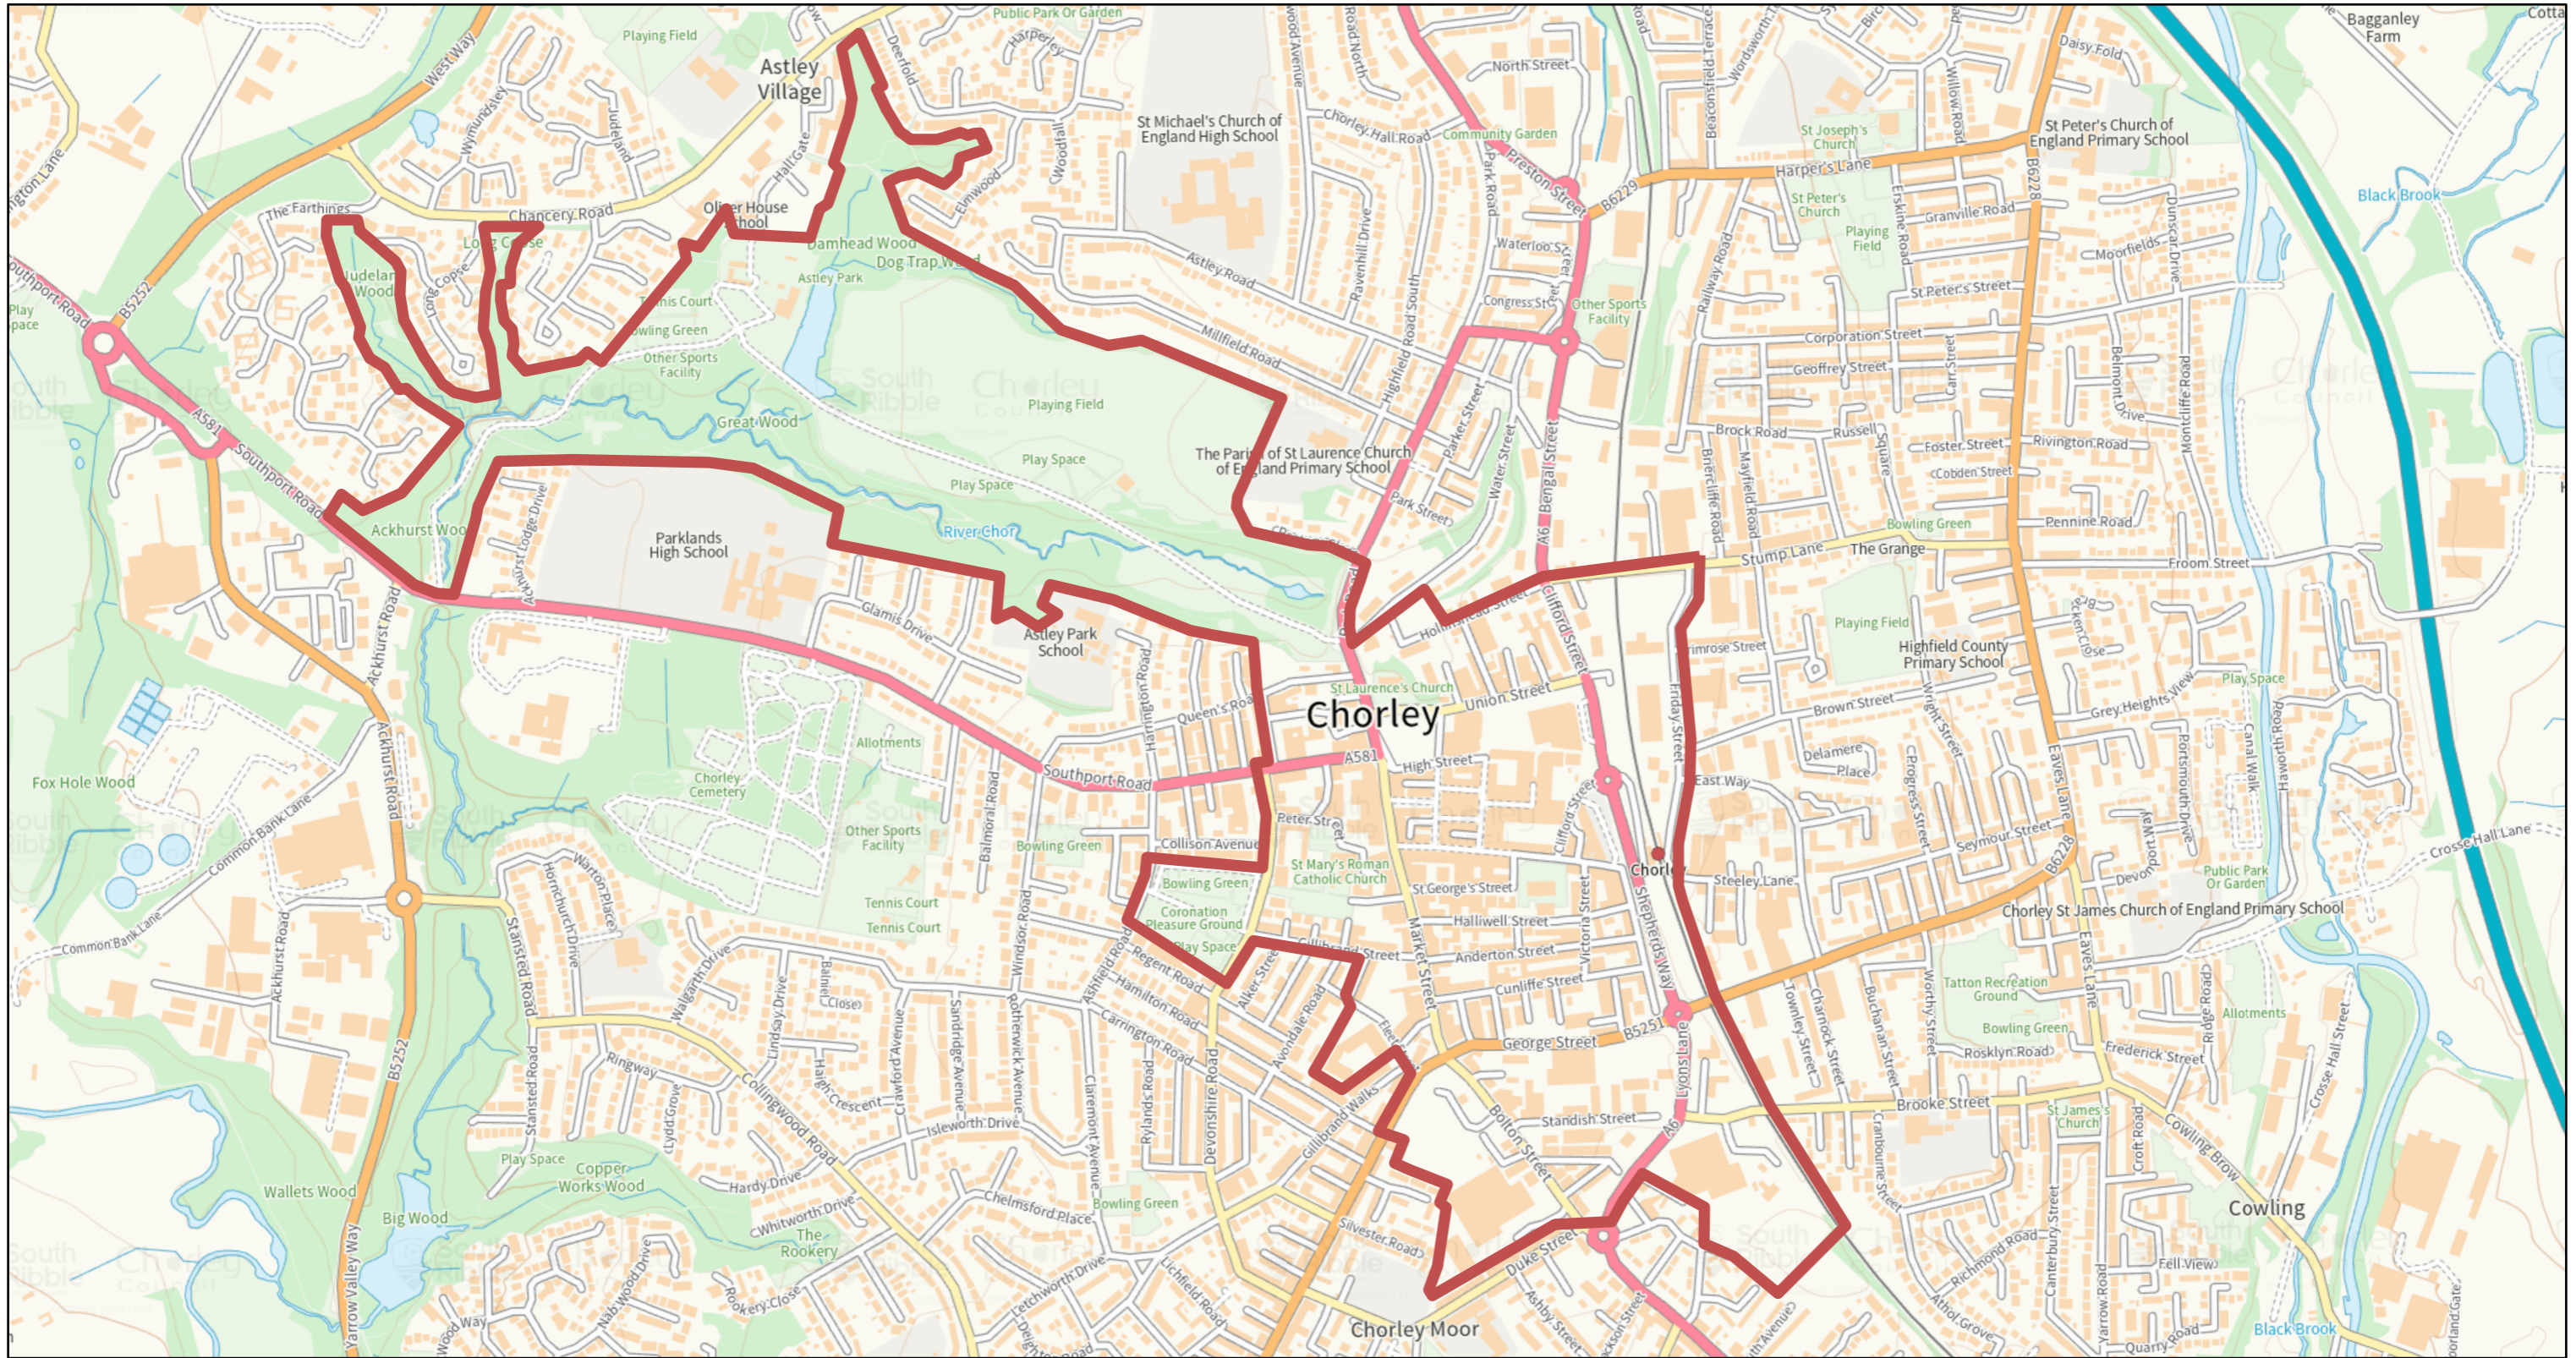

# Chorley Town Centre PSPO Restricted Area

5/22/2026, 4:12:19 PM

1:9,009