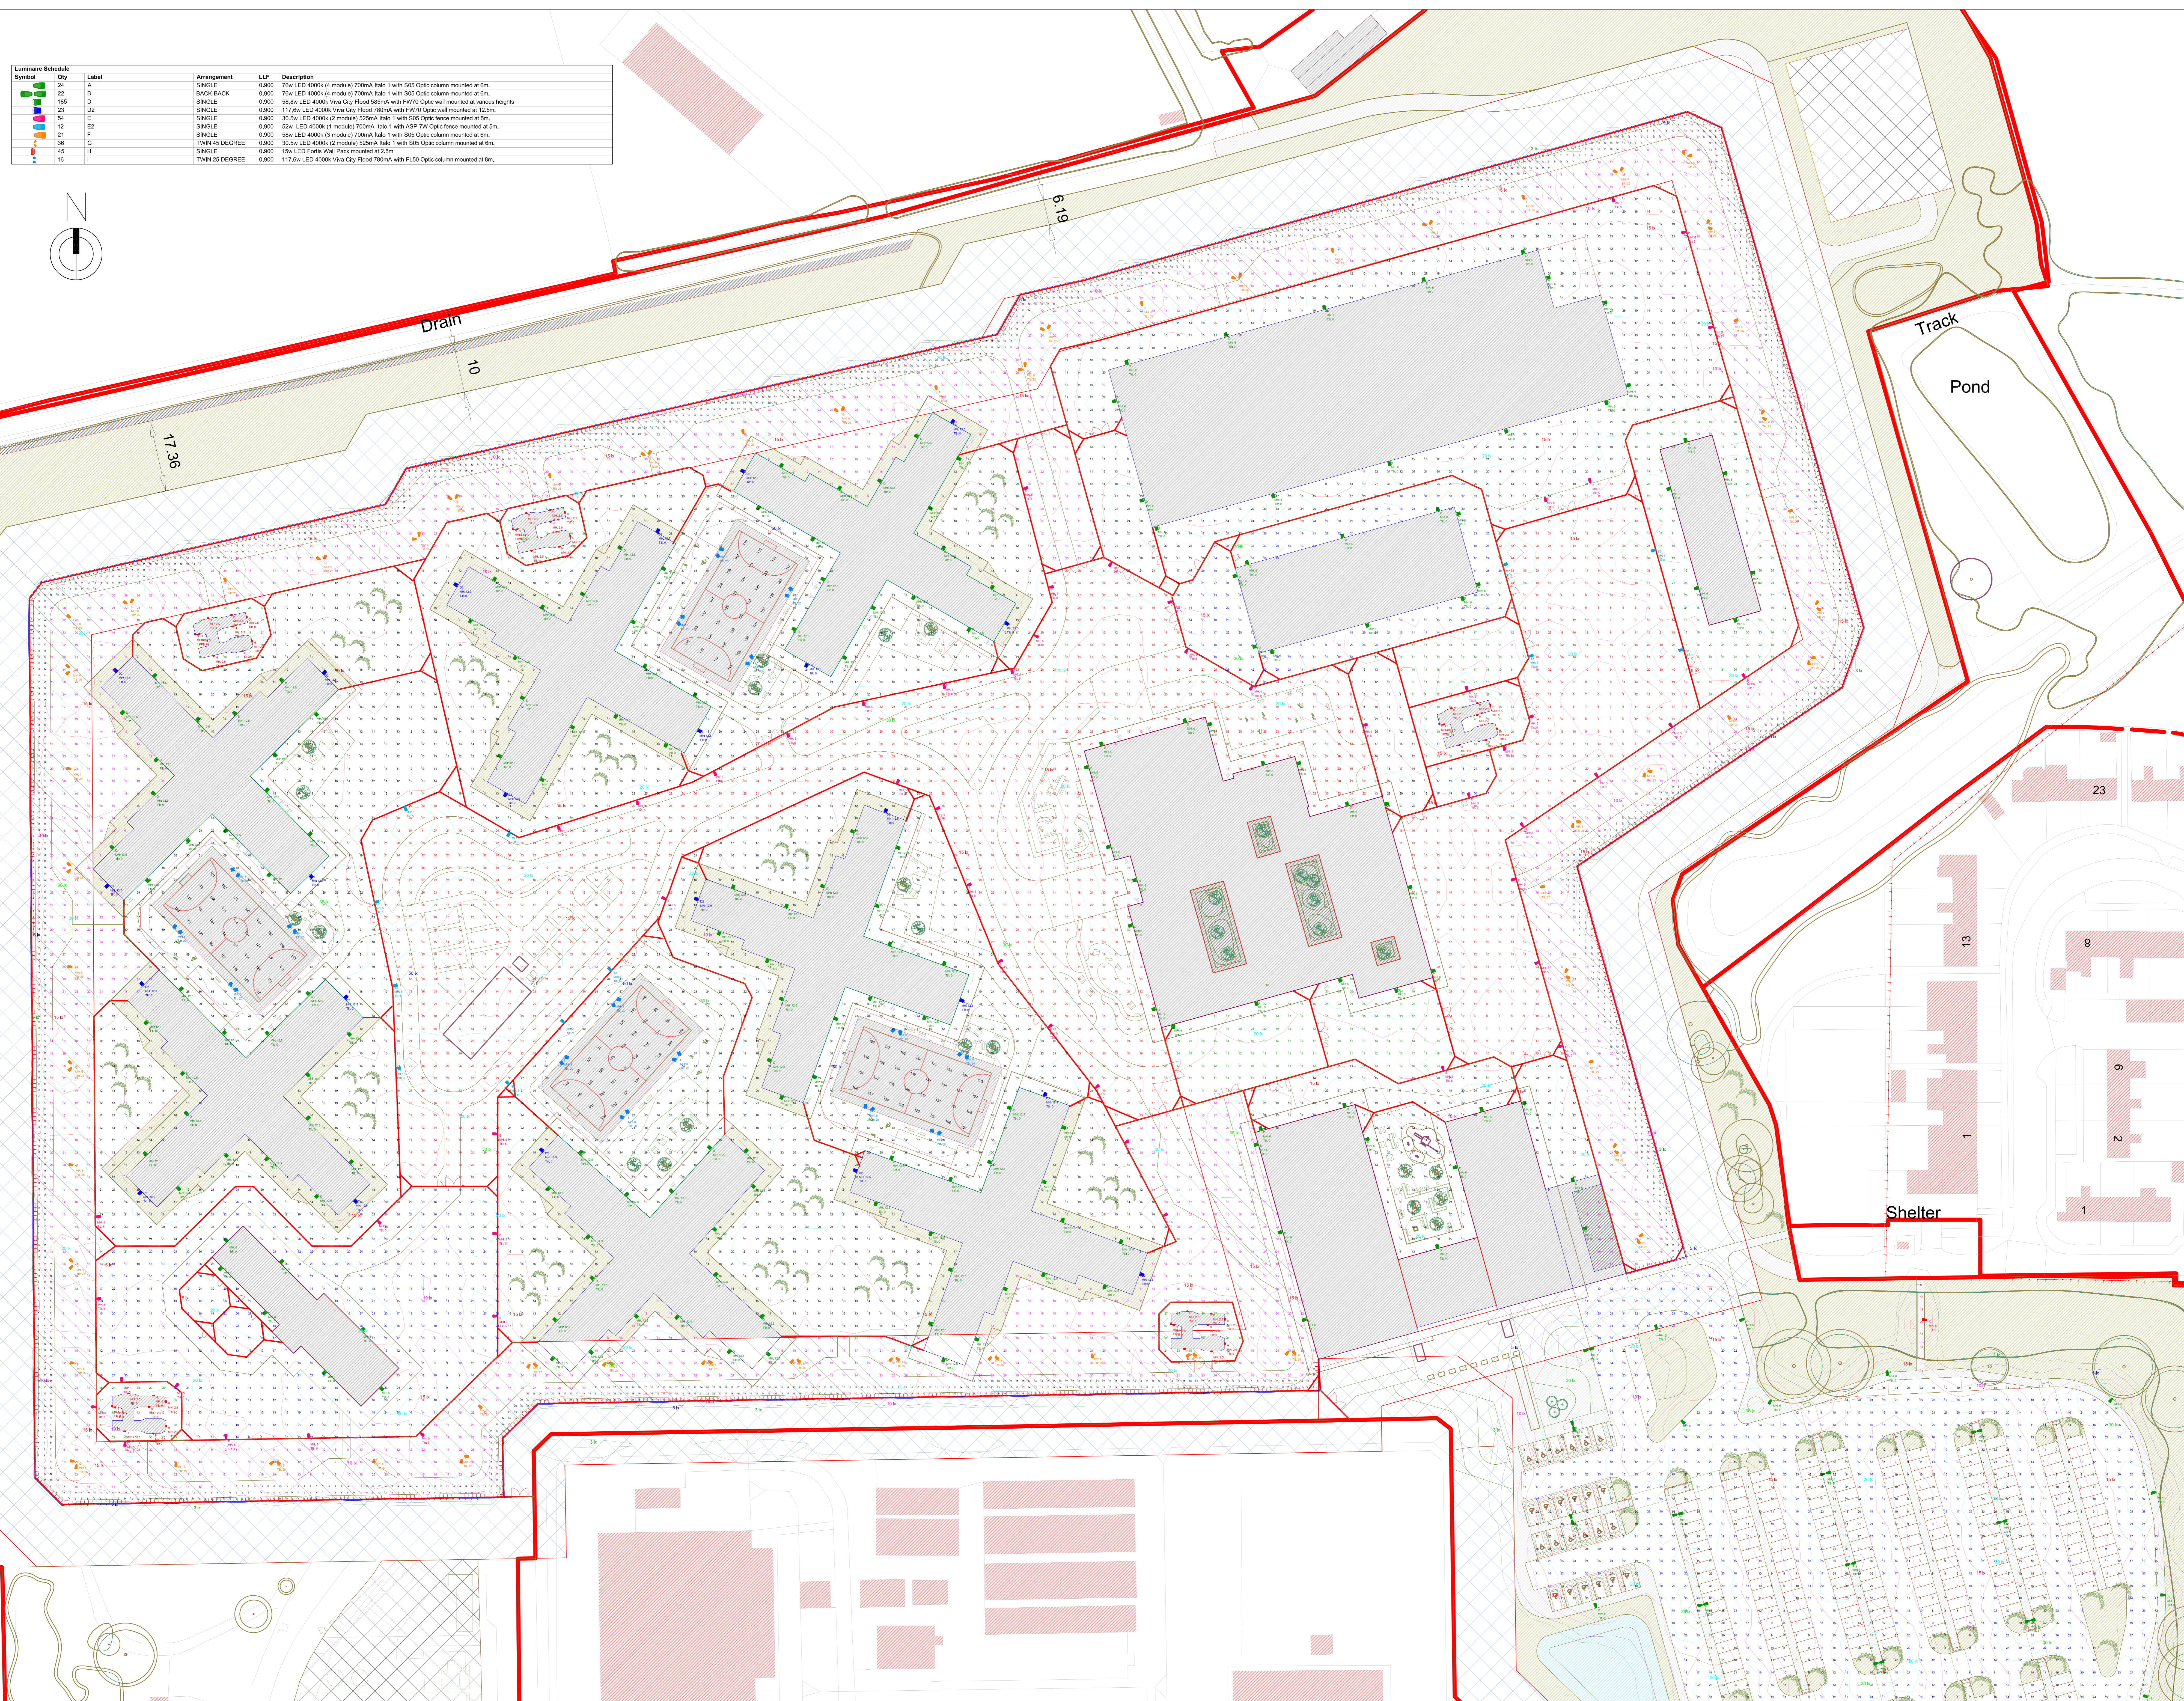

Rev	Date	Description
P02	16.07.21	Site plan revised
P01	12.04.21	First Issue

Project Status
RIBA Stage 2

Client
Ministry of Justice
Ministry of Justice, 102 Petty France, London, SW1H 9AJ

Project Name / Site
New Prisons Programme
Garth Wymott - 2

Project Address
Site Adjacent to HMP Garth & HMP Wymott

Originator Logo	Drawn By	CJR	Date	12.04.21
PICK EVERARD	Checked By	AR	Date	12.04.21
	Approved By	AR	Date	12.04.21
Drawing Number	608623-0000-PEV-GH0011-ZZ-DR-E-6311			Delref
Sheet No.	2 of 3	Scale	Orig. Sheet Size	Rev.
	NTS	@A0	P02	
Data Handling Classification	OFFICIAL	Suitability	53